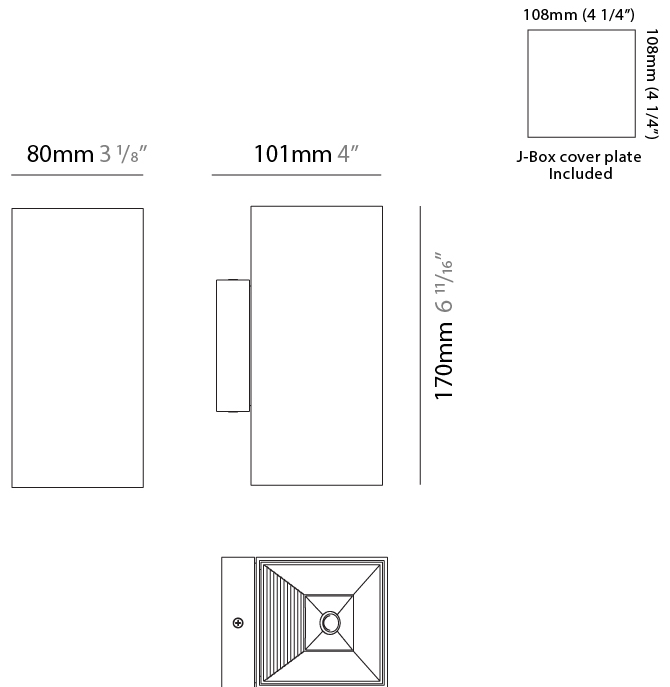

DAU SINGLE SURFACE

D93152R9-

base number   Finish
Options

PROJECT	_____
TYPE	_____
SPECIFIER	_____
QUANTITY	_____
DATE	_____

1. To build a product code in our configurator select the specify button on the base model # product page
2. To build a manual product code on this datasheet choose from the options listed below in blue font and add the suffix to the base model #

GENERAL

Series: Dau _____
Subseries: Dau Single _____
Brand: Milan _____
Division: Design _____
Mounting Type: Surface _____
Mounting Location: Wall _____
Subcategory: Up/Down Light _____

PHYSICAL

Shape: Rectangle _____
Length (mm): 80 _____
Length (in): 3 1/8 _____
Height (mm): 170 _____
Height (in): 6 11/16 _____
Extension (mm): 101 _____
Extension (in): 4 _____
Light Distribution: Direct / Indirect _____
Fixture Finish: BAL / MWL / BSL _____
Fixture Material: Extruded Aluminum _____

ELECTRICAL

Lamp Type: LED _____
Input Wattage (W): 14 _____
Dimming: Electronic Low Voltage Dimming _____
Input Voltage (V): 120Vac Direct Line _____

LED

Number of LEDs: 2 _____
Color Temperature (°K): 3000 _____
Max. Delivered Lumen (lm): 1330 _____
CRI: >90 CRI _____
Lamp Life (hrs): 50000 _____

OPTICAL

RATINGS AND CERTIFICATIONS

Certified By: Certified for North American Standards _____
IP rating: IP44 _____